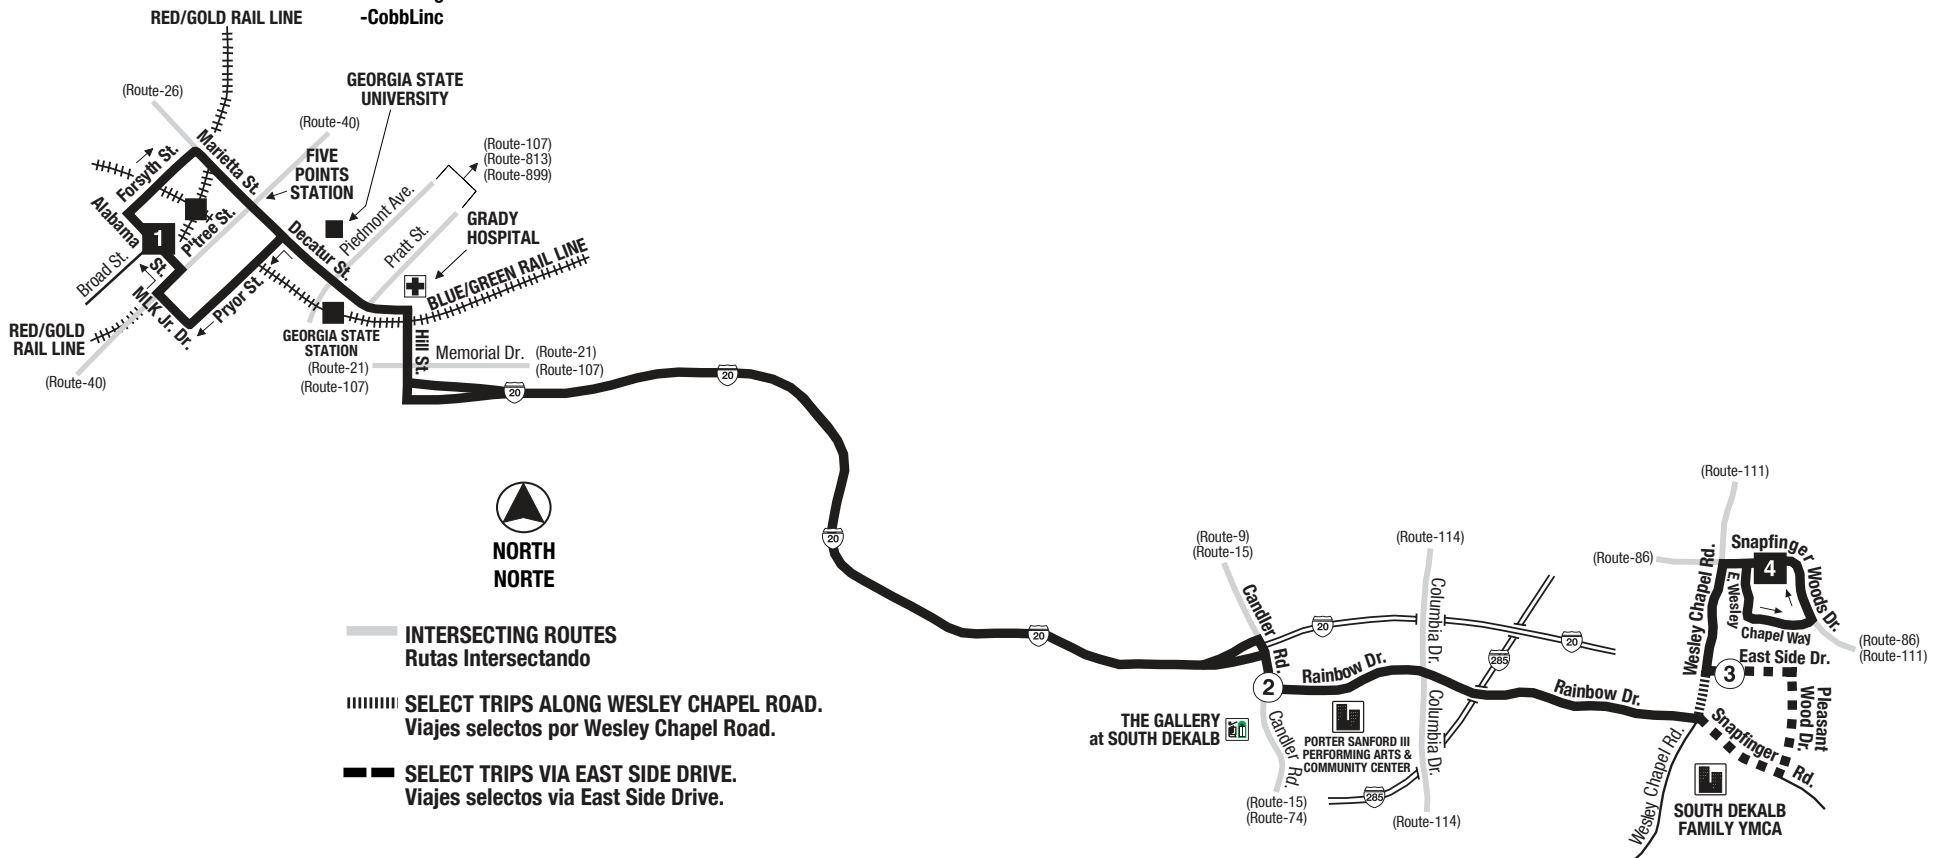

**Routes intersecting at Five Points Station:
Rutas intersectando en la Estación Five Points:**

- 3-Martin Luther King Jr. Drive/Auburn Avenue
- 21-Memorial Drive
- 26-Marietta Street/Perry Boulevard
- 40-Peachtree Street/Downtown
- 42-Pryor Road
- 49-McDonough Boulevard
- 55-Jonesboro Road
- 186-Rainbow Drive/South Dekalb
- 813-Atlanta University Center
- 816-North Highland Avenue
- CobbLinc

- INTERSECTING ROUTES**
Rutas Intersectando
- SELECT TRIPS ALONG WESLEY CHAPEL ROAD.**
Viajes selectos por Wesley Chapel Road.
- SELECT TRIPS VIA EAST SIDE DRIVE.**
Viajes selectos via East Side Drive.