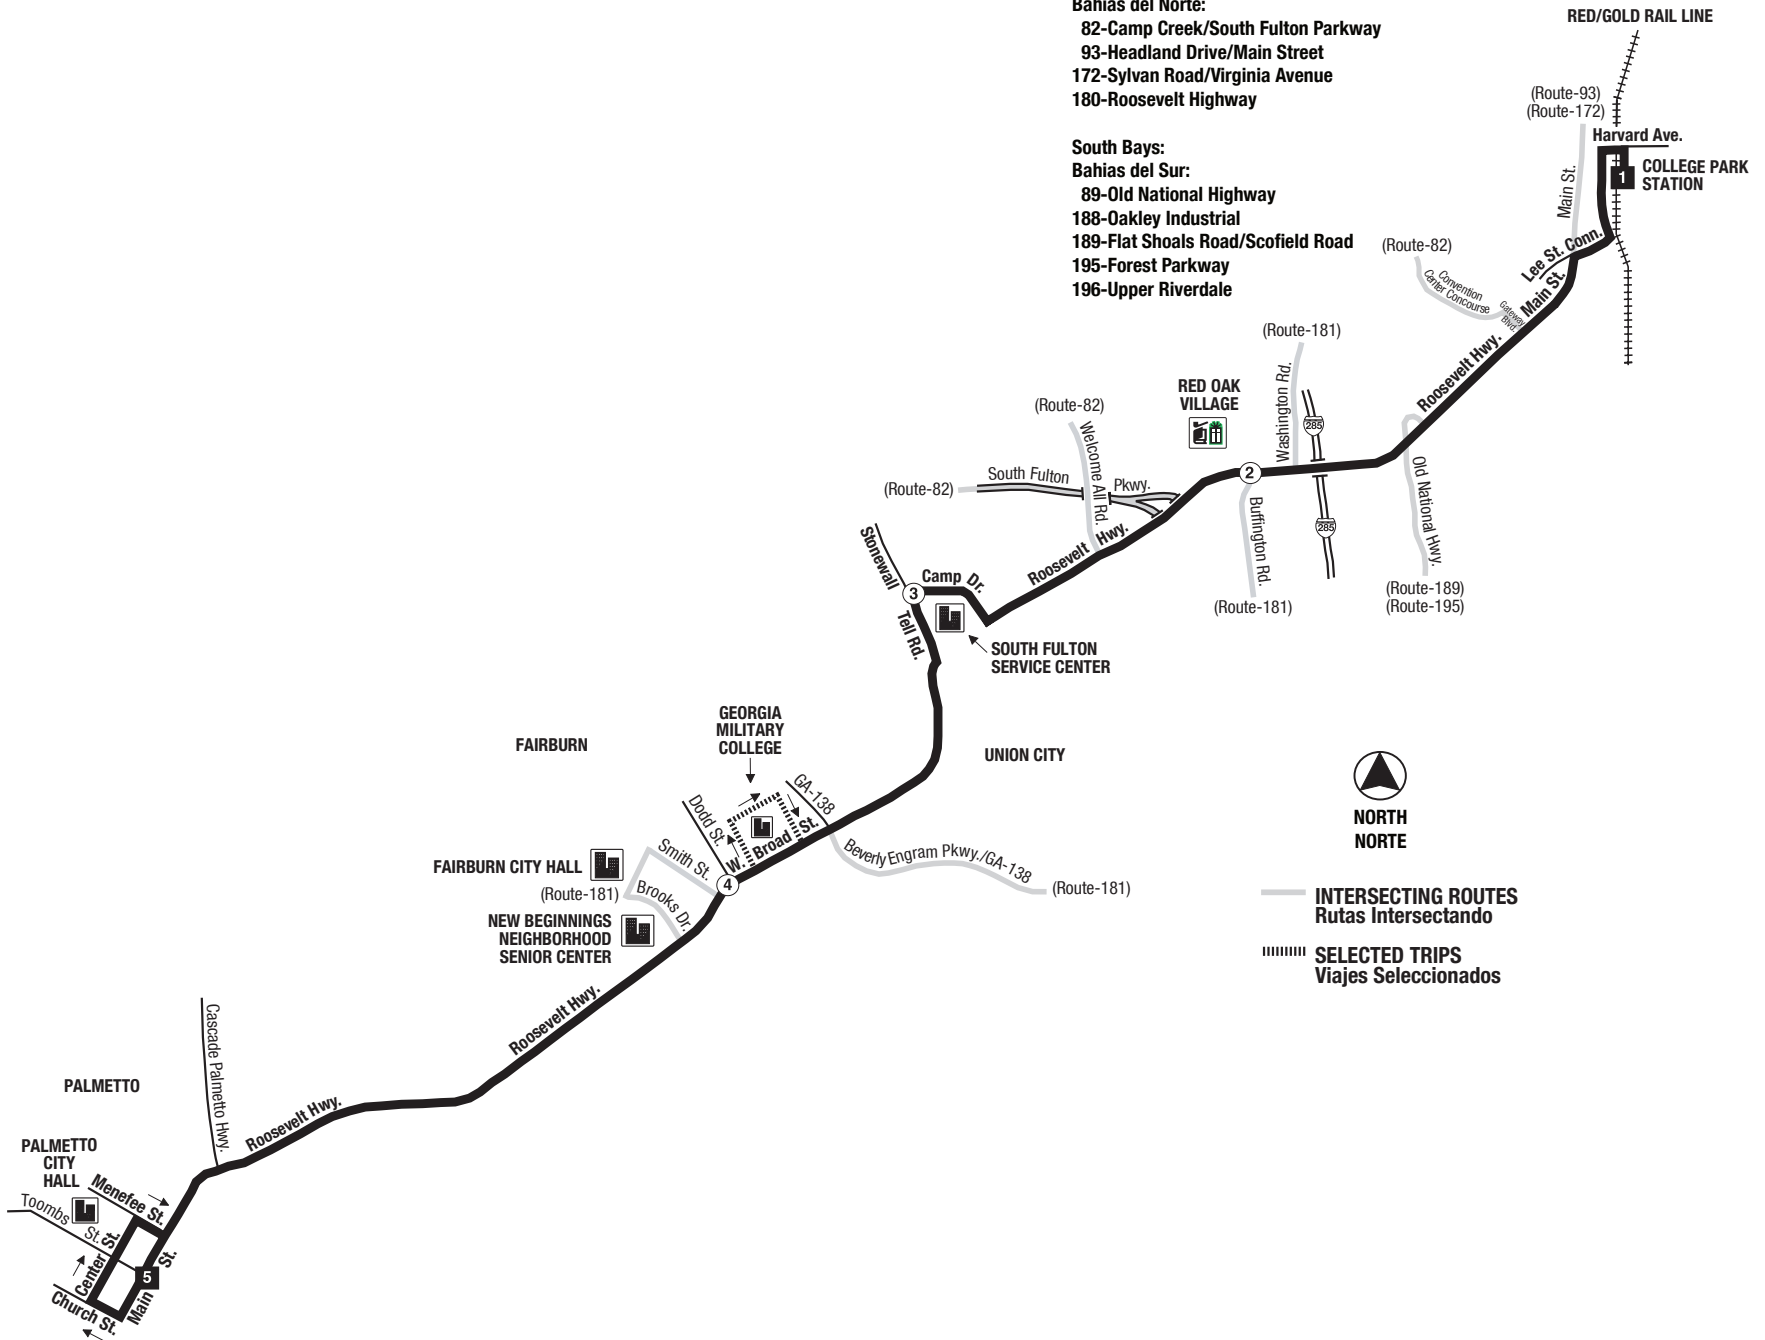

**Routes intersecting at College Park Station:**  
**Rutas intersectando en la Estación College Park:**

**North Bays:**  
**Bahías del Norte:**  
 82-Camp Creek/South Fulton Parkway  
 93-Headland Drive/Main Street  
 172-Sylvan Road/Virginia Avenue  
 180-Roosevelt Highway

**South Bays:**  
**Bahías del Sur:**  
 89-Old National Highway  
 188-Oakley Industrial  
 189-Flat Shoals Road/Scotfield Road  
 195-Forest Parkway  
 196-Upper Riverdale

**NORTH**  
**NORTE**

— INTERSECTING ROUTES  
 Rutas Intersectando  
 - - - - - SELECTED TRIPS  
 Viajes Seleccionados